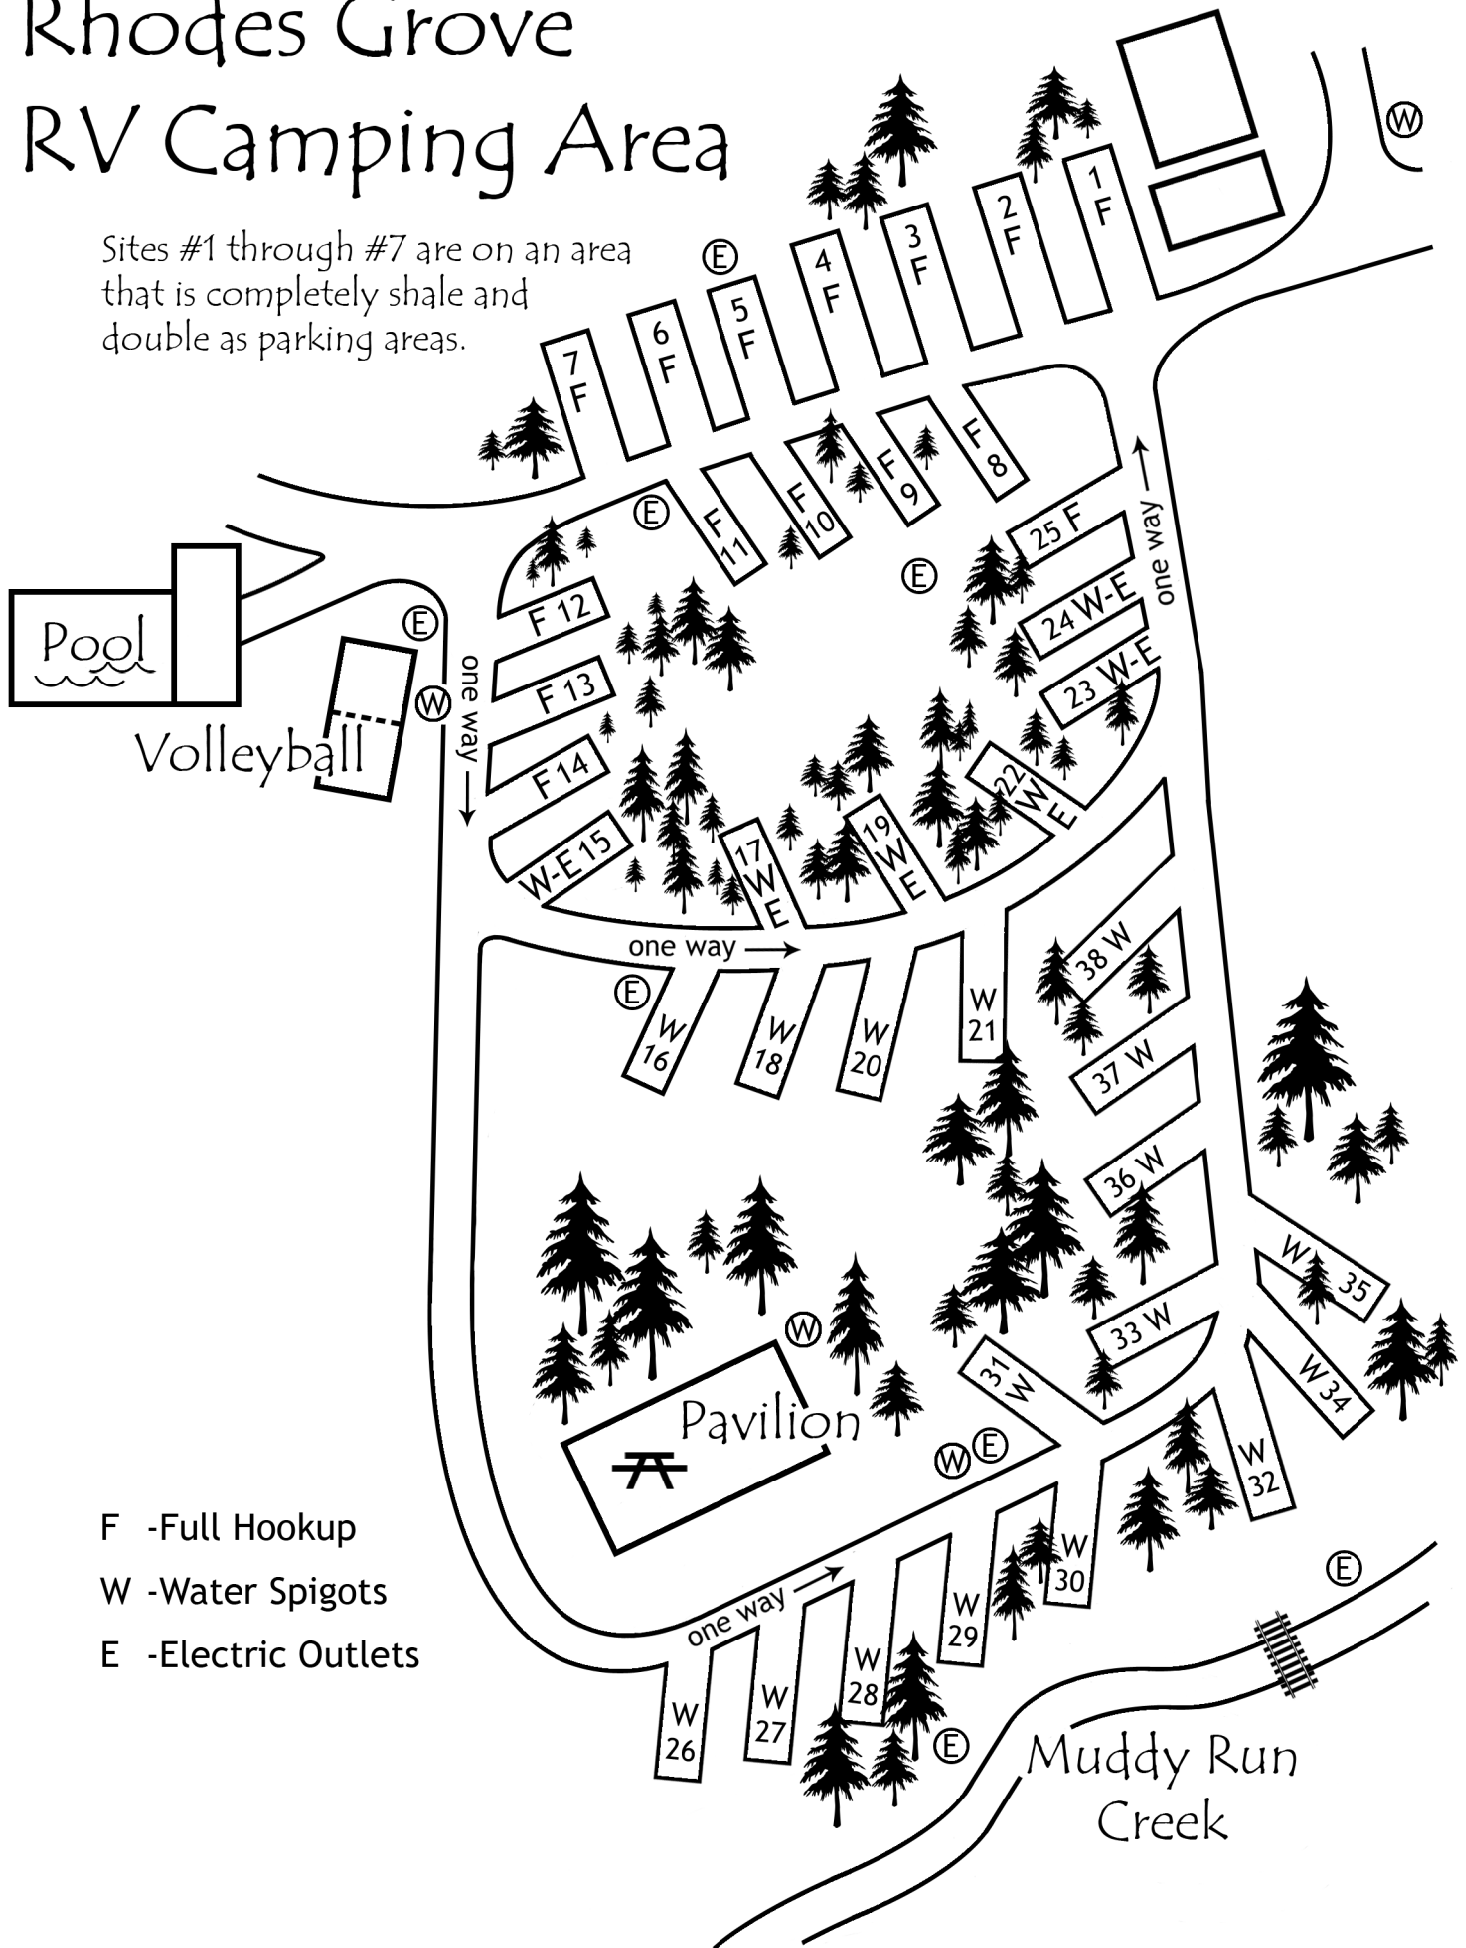

Rhodes Grove RV Camping Area

Sites #1 through #7 are on an area that is completely shale and double as parking areas.

- F - Full Hookup
- W - Water Spigots
- E - Electric Outlets