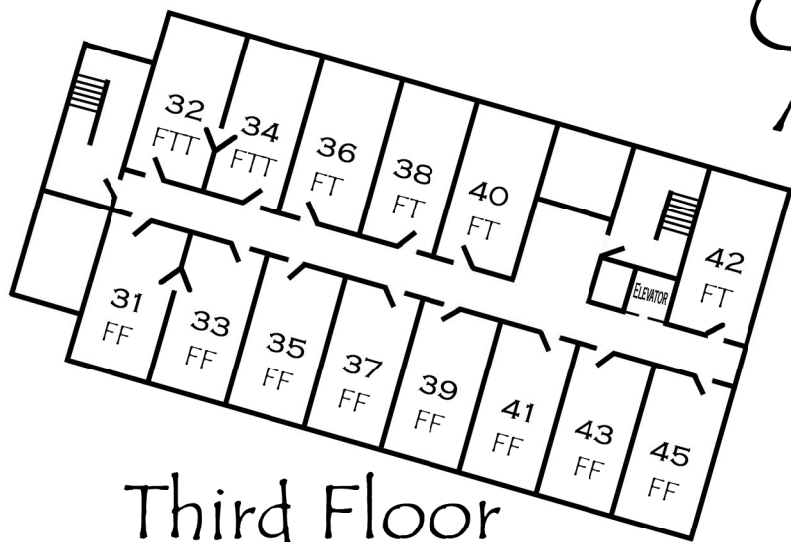

Rhodes Grove

Conference Center Accommodations

FF= 2 Full Beds
FT= Full/Twin
FTT= Full/2 Twin
F-HC= Full/Handicap